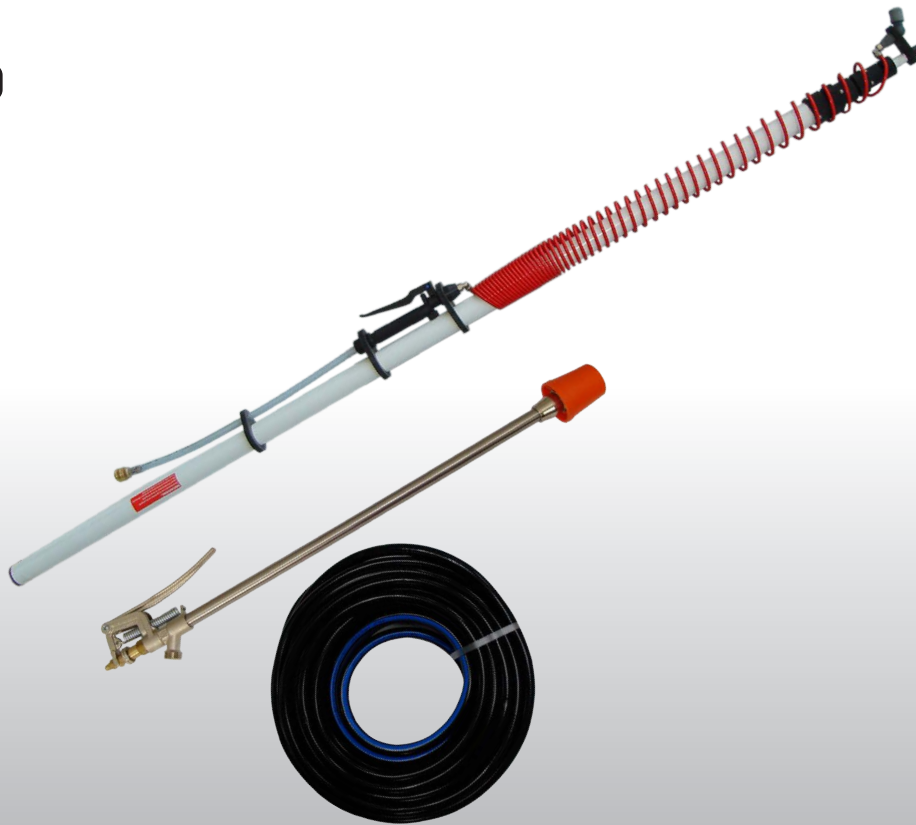

KITDUO

Double user kit including :

- ▶ 25 m hose
- ▶ 1 600 mm spraying lance
- ▶ 1 telescopic spraying lance ED3